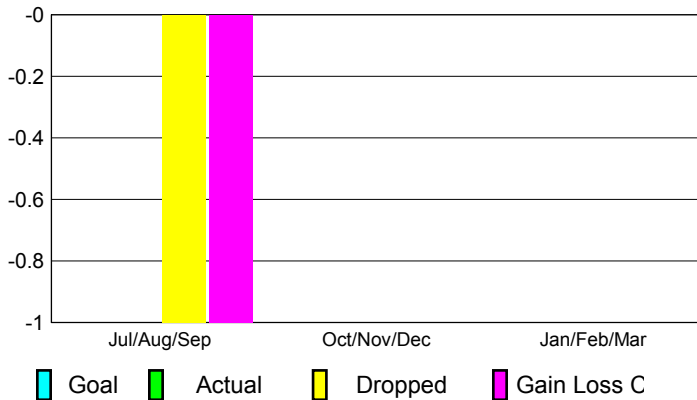

2012-2013 GMT Reports for District (or Undistricted) **District J 2**

GMT: **Mr. Pedro Mario Marrello**

Location: **URUGUAY**

GMT CA: **3**

CLUBS

Club Results
2012-2013

Clubs
2011-2012

Month	New Club Goal	Actual New Clubs	Actual Dropped Clubs	Gain/Loss of Clubs	Gain/Loss of Clubs
Jul/Aug/Sep	0	0	-1	-1	0
Oct/Nov/Dec	0	0	0	0	0
Jan/Feb/Mar	0	0	0	0	0
Totals	0	0	-1	-1	0

Club Results 2012-2013

Goal, New, Dropped, Gain/Loss

Comparison of Club Gain/Loss

Current Year Compared to the Previous Year

YTD Status Quo Clubs 2012-2013

Status Quo Clubs Compared to Status Quo Members

MEMBERSHIP