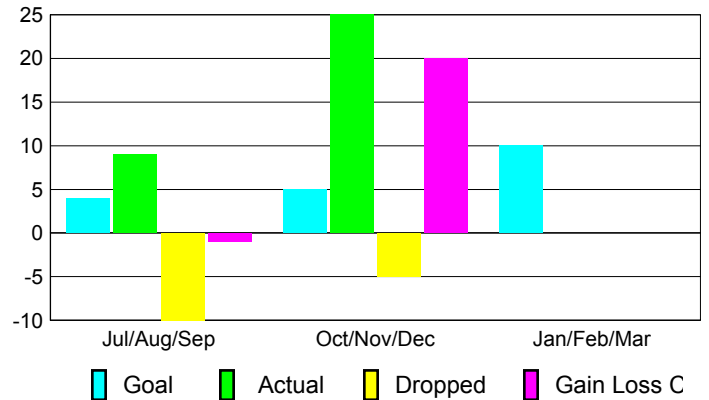

Membership Results 2012-2013

Goal, New, Dropped, Gain/Loss

Comparison of Membership Gain/Loss

Current Year Compared to the Previous Year