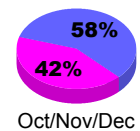

Membership Results
2012-2013

Membership
2011-2012

Month	Net Memb Goal	Actual New Memb	Actual Dropped Memb	Gain/Loss of Memb	Gain/Loss of Memb
Jul/Aug/Sep	4	9	-10	-1	8
Oct/Nov/Dec	5	25	-5	20	-11
Jan/Feb/Mar	10	0	0	0	-7
Totals	19	34	-15	19	-10

Membership Results 2012-2013

Goal, New, Dropped, Gain/Loss

Comparison of Membership Gain/Loss

Current Year Compared to the Previous Year

Gender Comparison 2012-2013

Jan/Feb/Mar

Male

Female