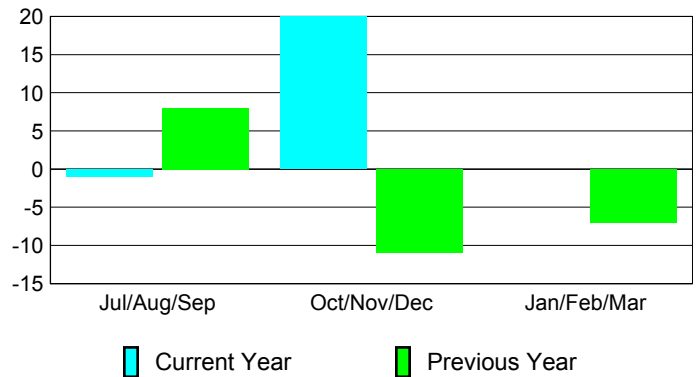

Membership Results
2012-2013

Membership
2011-2012

Month	Net Memb Goal	Actual New Memb	Actual Dropped Memb	Gain/Loss of Memb	Gain/Loss of Memb
Jul/Aug/Sep	4	9	-10	-1	8
Oct/Nov/Dec	5	25	-5	20	-11
Jan/Feb/Mar	10	0	0	0	-7
Totals	19	34	-15	19	-10

Membership Results 2012-2013

Goal, New, Dropped, Gain/Loss

Comparison of Membership Gain/Loss

Current Year Compared to the Previous Year

Gender Comparison 2012-2013

Jan/Feb/Mar

Male

Female